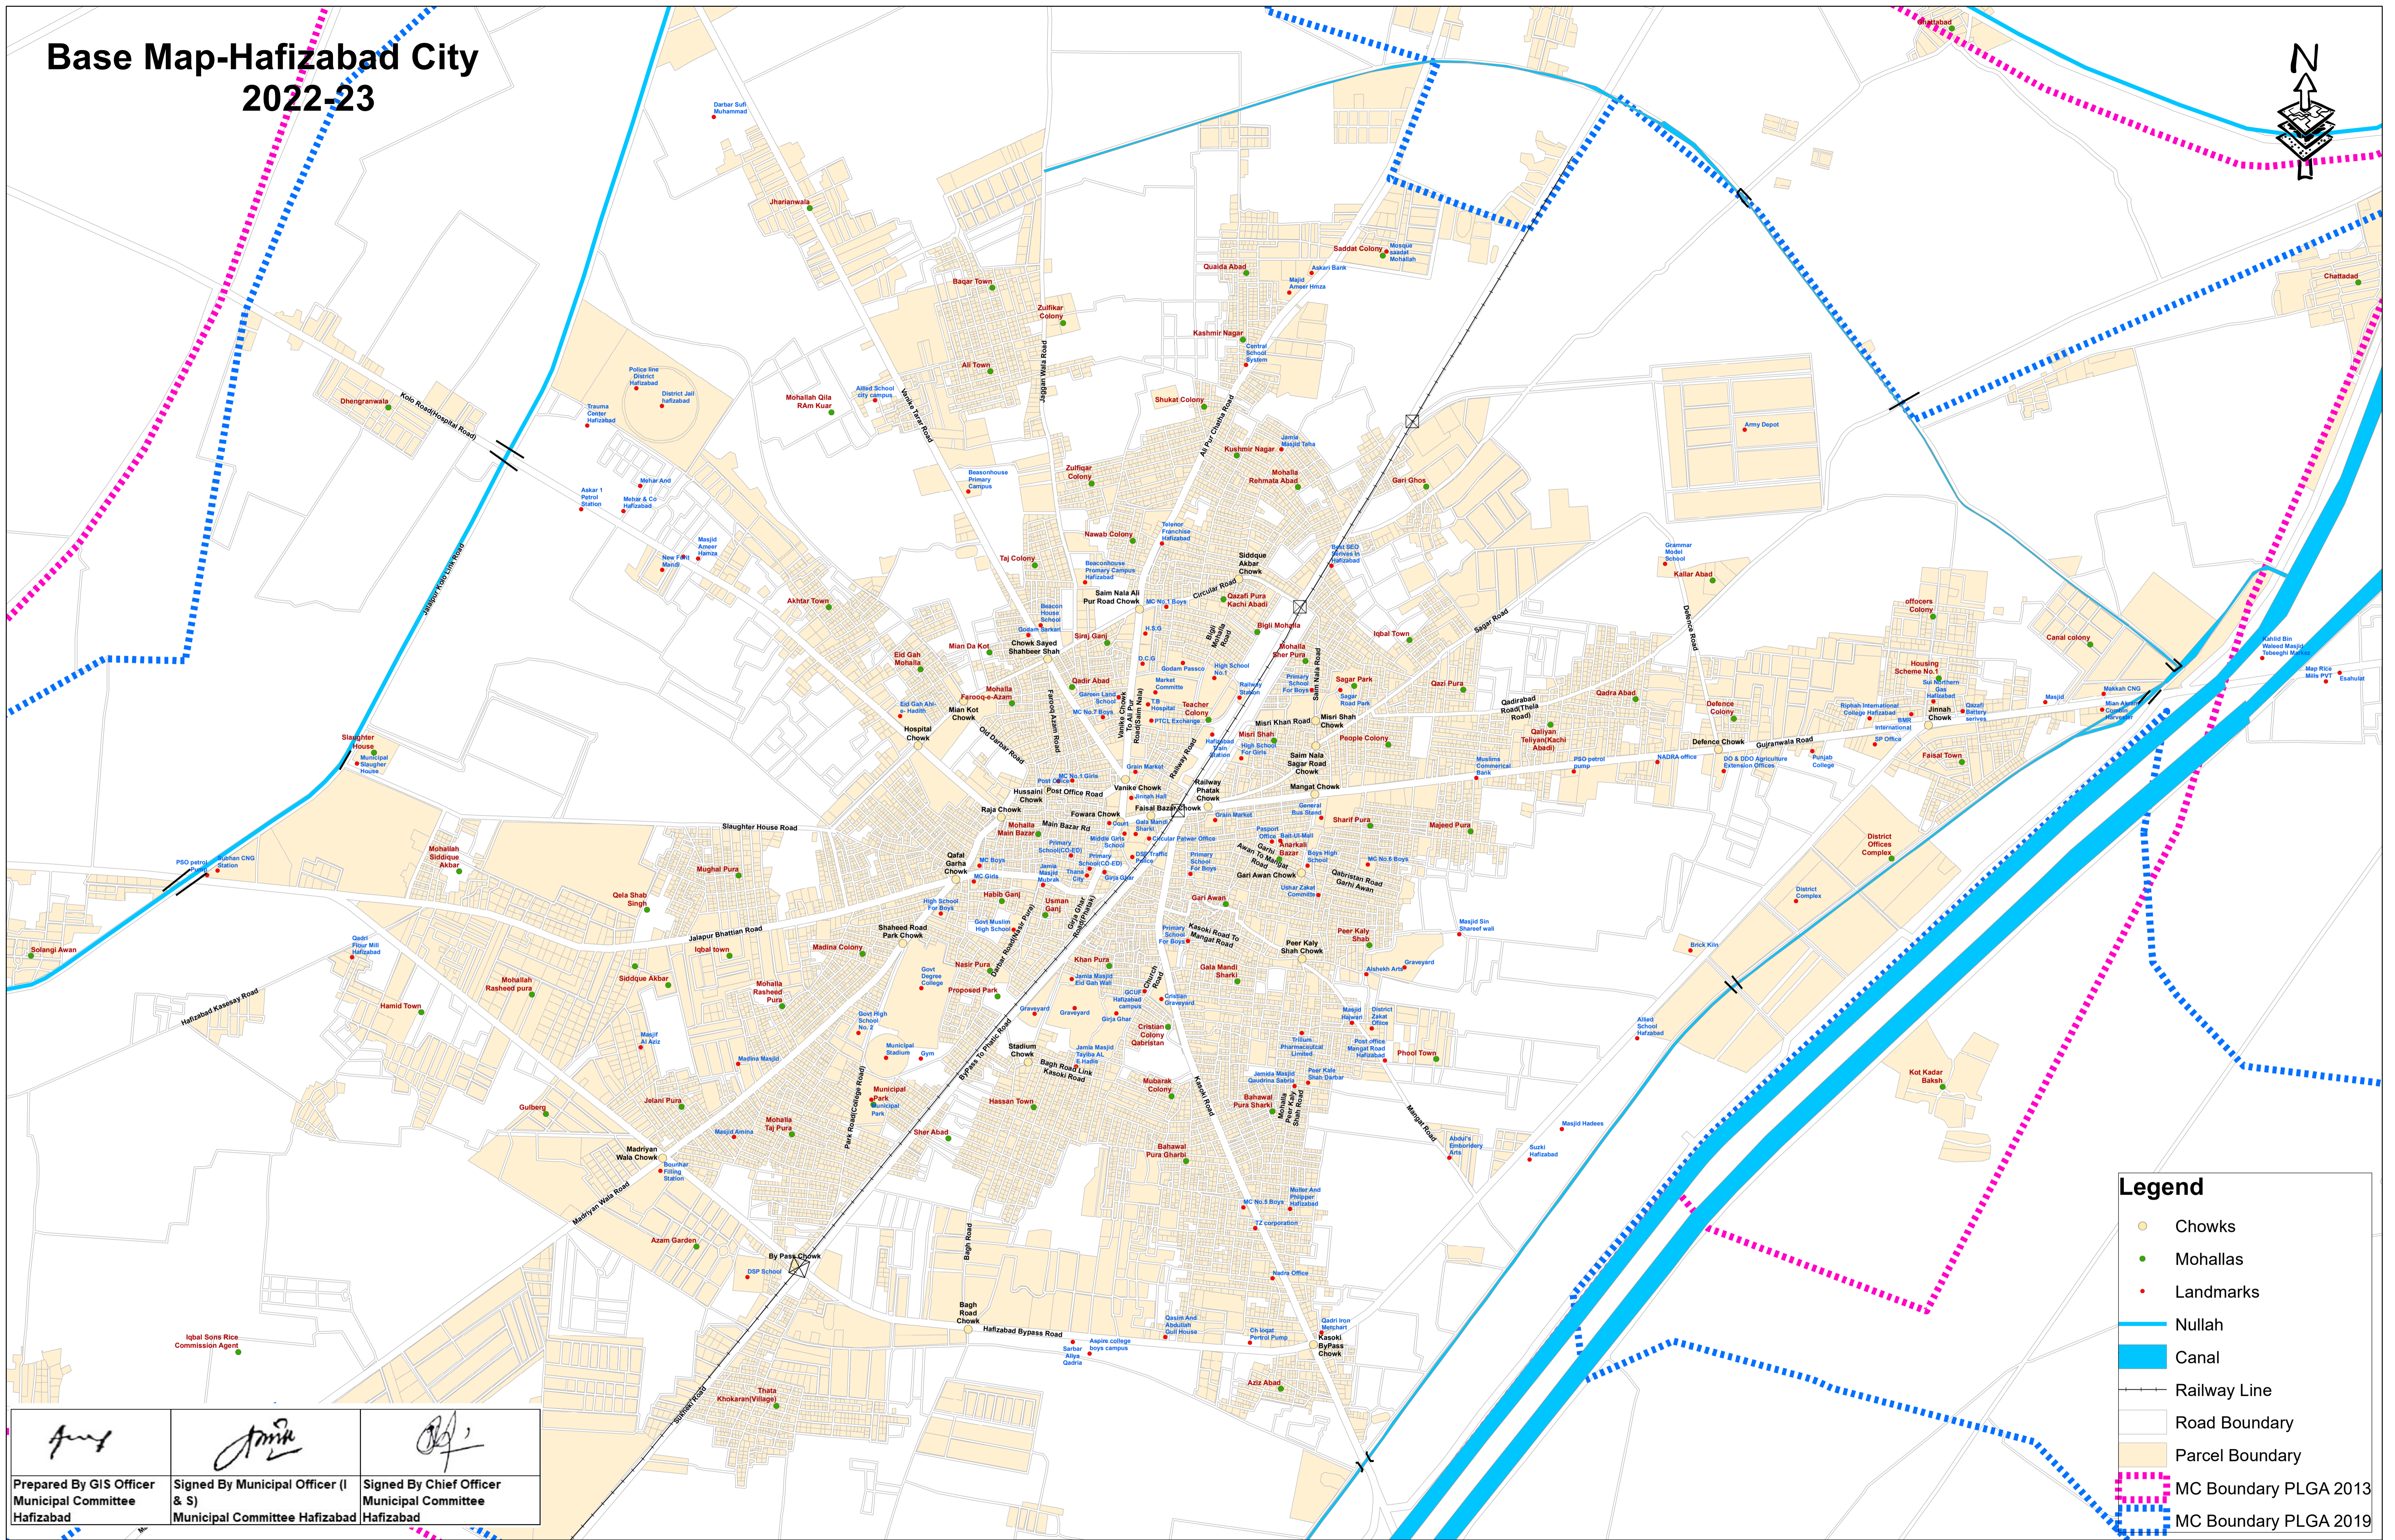

Base Map-Hafizabad City 2022-23

Legend

- Chowks
- Mohallas
- Landmarks
- Nullah
- Canal
- Railway Line
- Road Boundary
- Parcel Boundary
- MC Boundary PLGA 2013
- MC Boundary PLGA 2019

Prepared By GIS Officer Municipal Committee Hafizabad	Signed By Municipal Officer (I & S) Municipal Committee Hafizabad	Signed By Chief Officer Municipal Committee Hafizabad