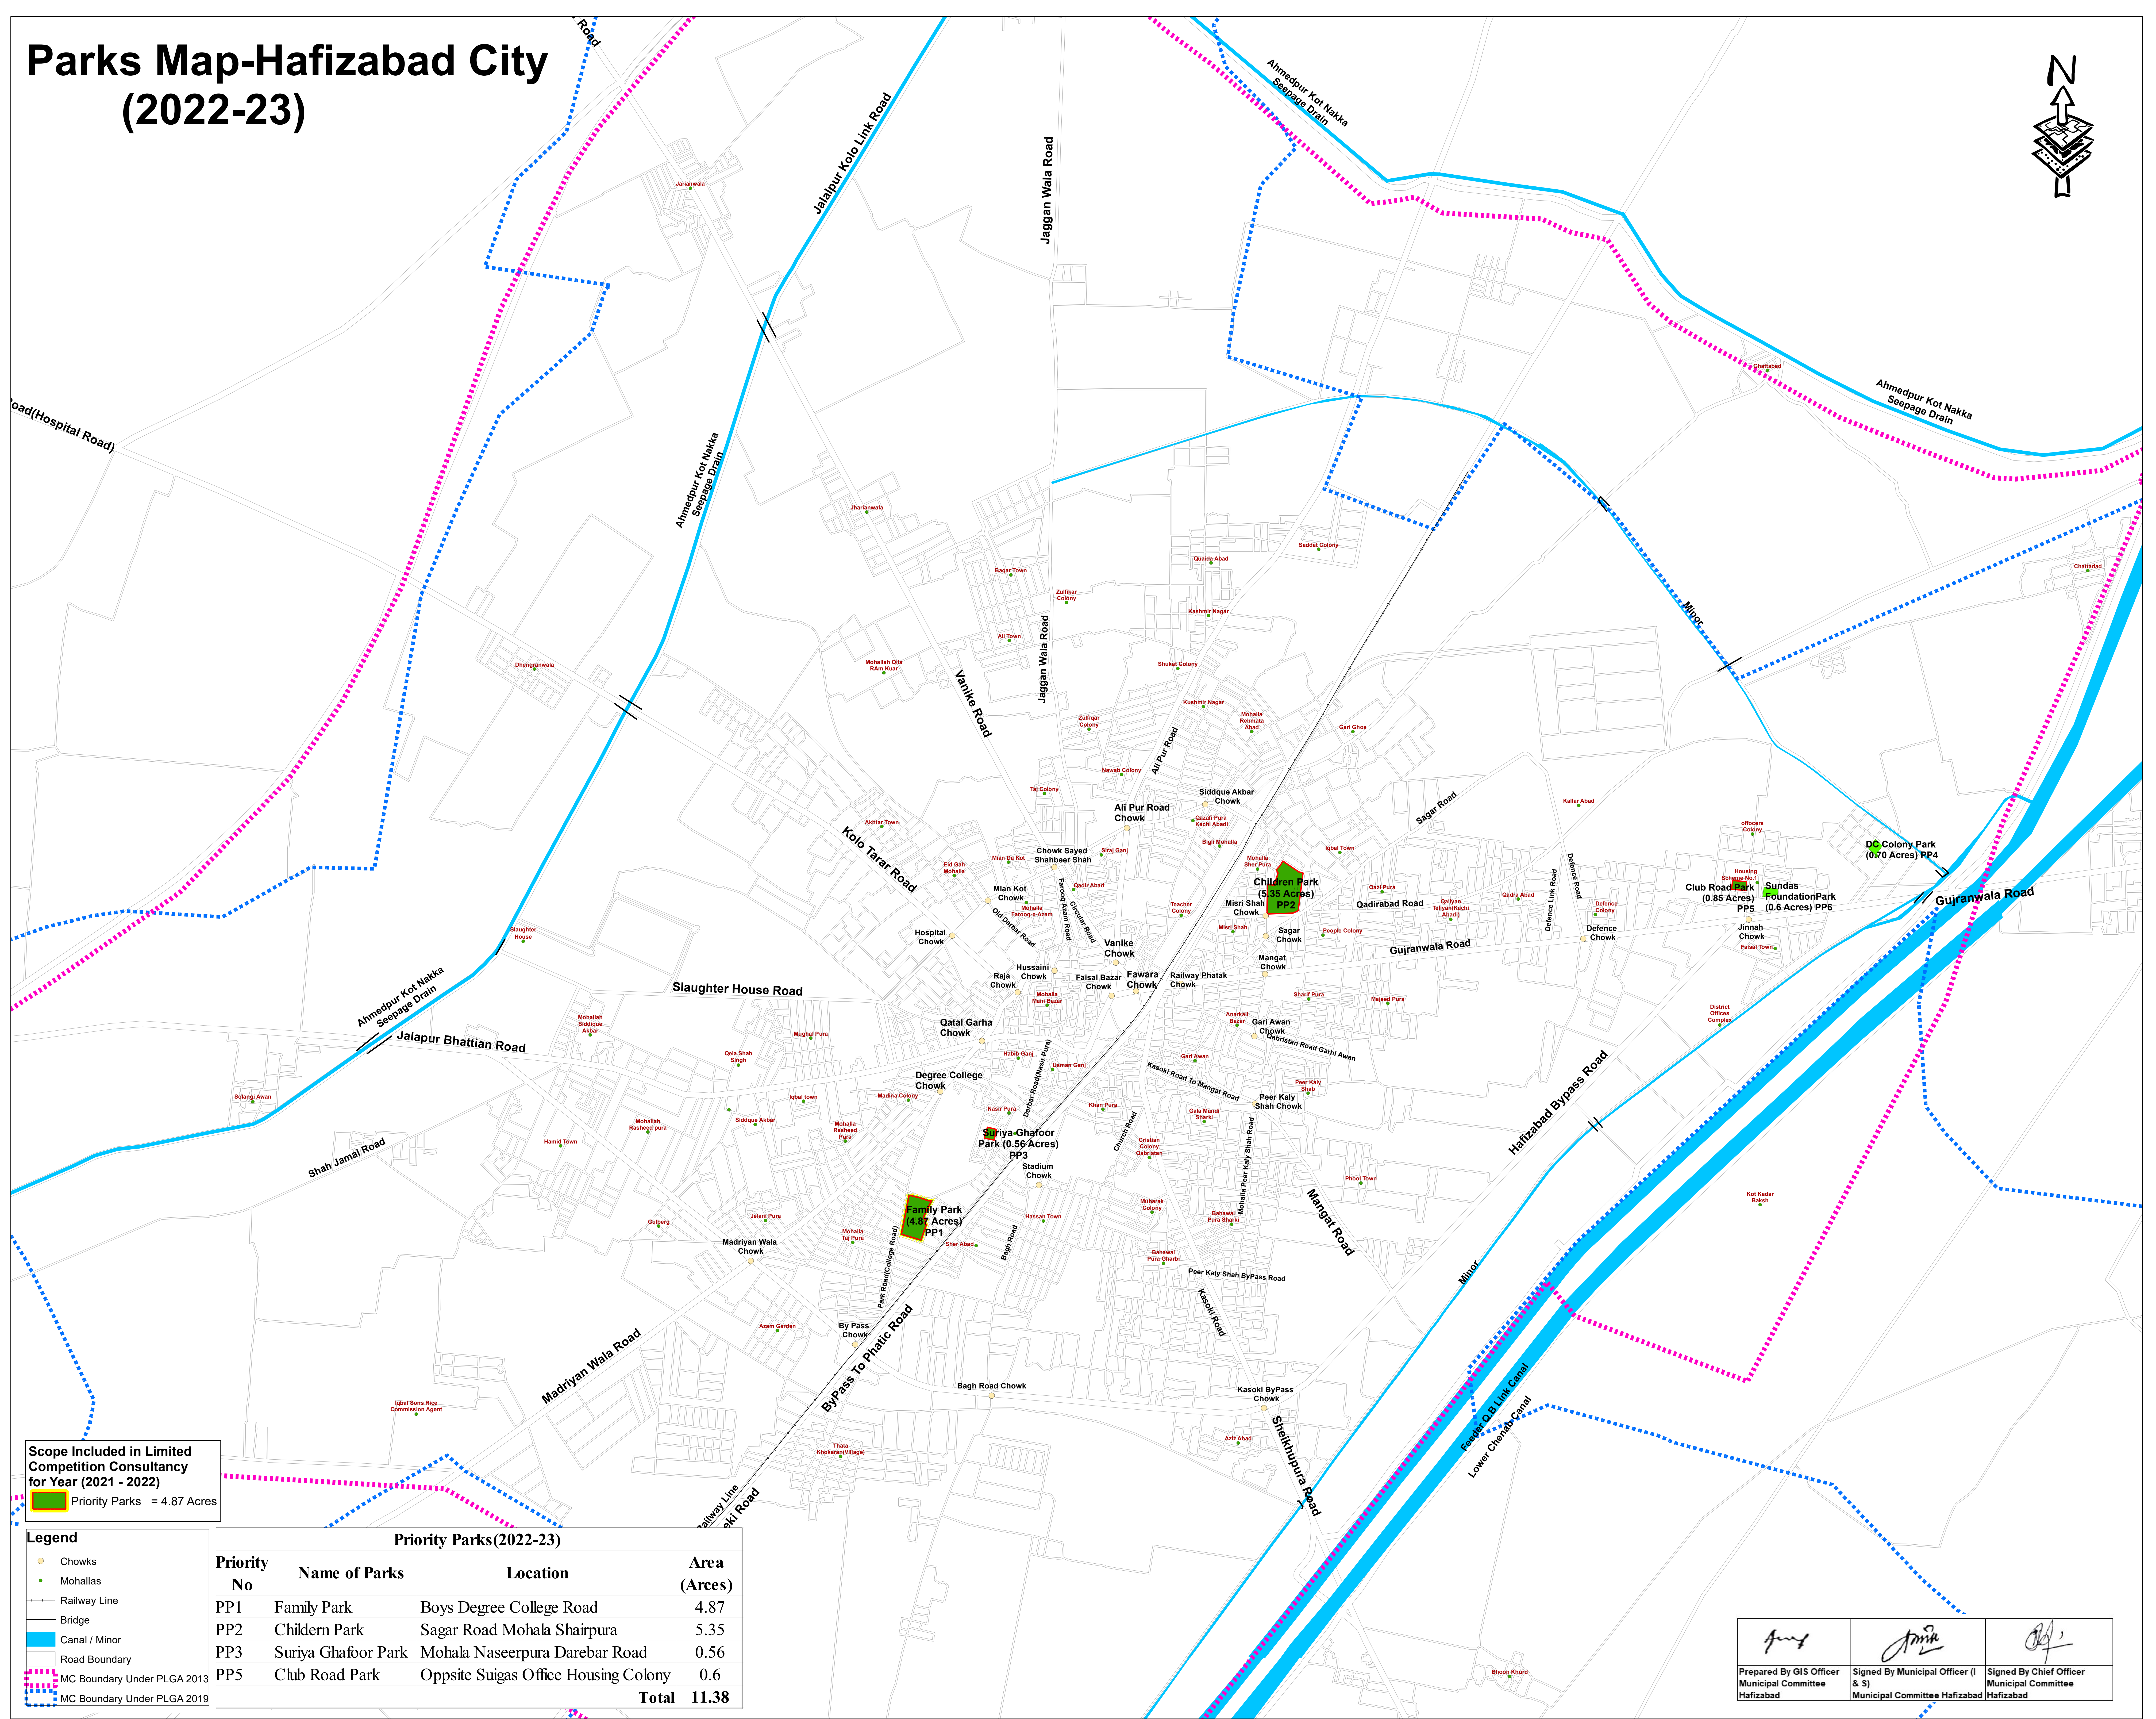

Parks Map-Hafizabad City (2022-23)

Scope Included in Limited Competition Consultancy for Year (2021 - 2022)
 Priority Parks = 4.87 Acres

- Legend**
- Chowks
 - Mohallas
 - Railway Line
 - Bridge
 - Canal / Minor
 - Road Boundary
 - MC Boundary Under PLGA 2013
 - MC Boundary Under PLGA 2019

Priority No	Name of Parks	Location	Area (Acres)
PP1	Family Park	Boys Degree College Road	4.87
PP2	Childern Park	Sagar Road Mohala Shairpura	5.35
PP3	Suriya Ghafoor Park	Mohala Naseerpura Darebar Road	0.56
PP5	Club Road Park	Oppsite Suigas Office Housing Colony	0.6
Total			11.38