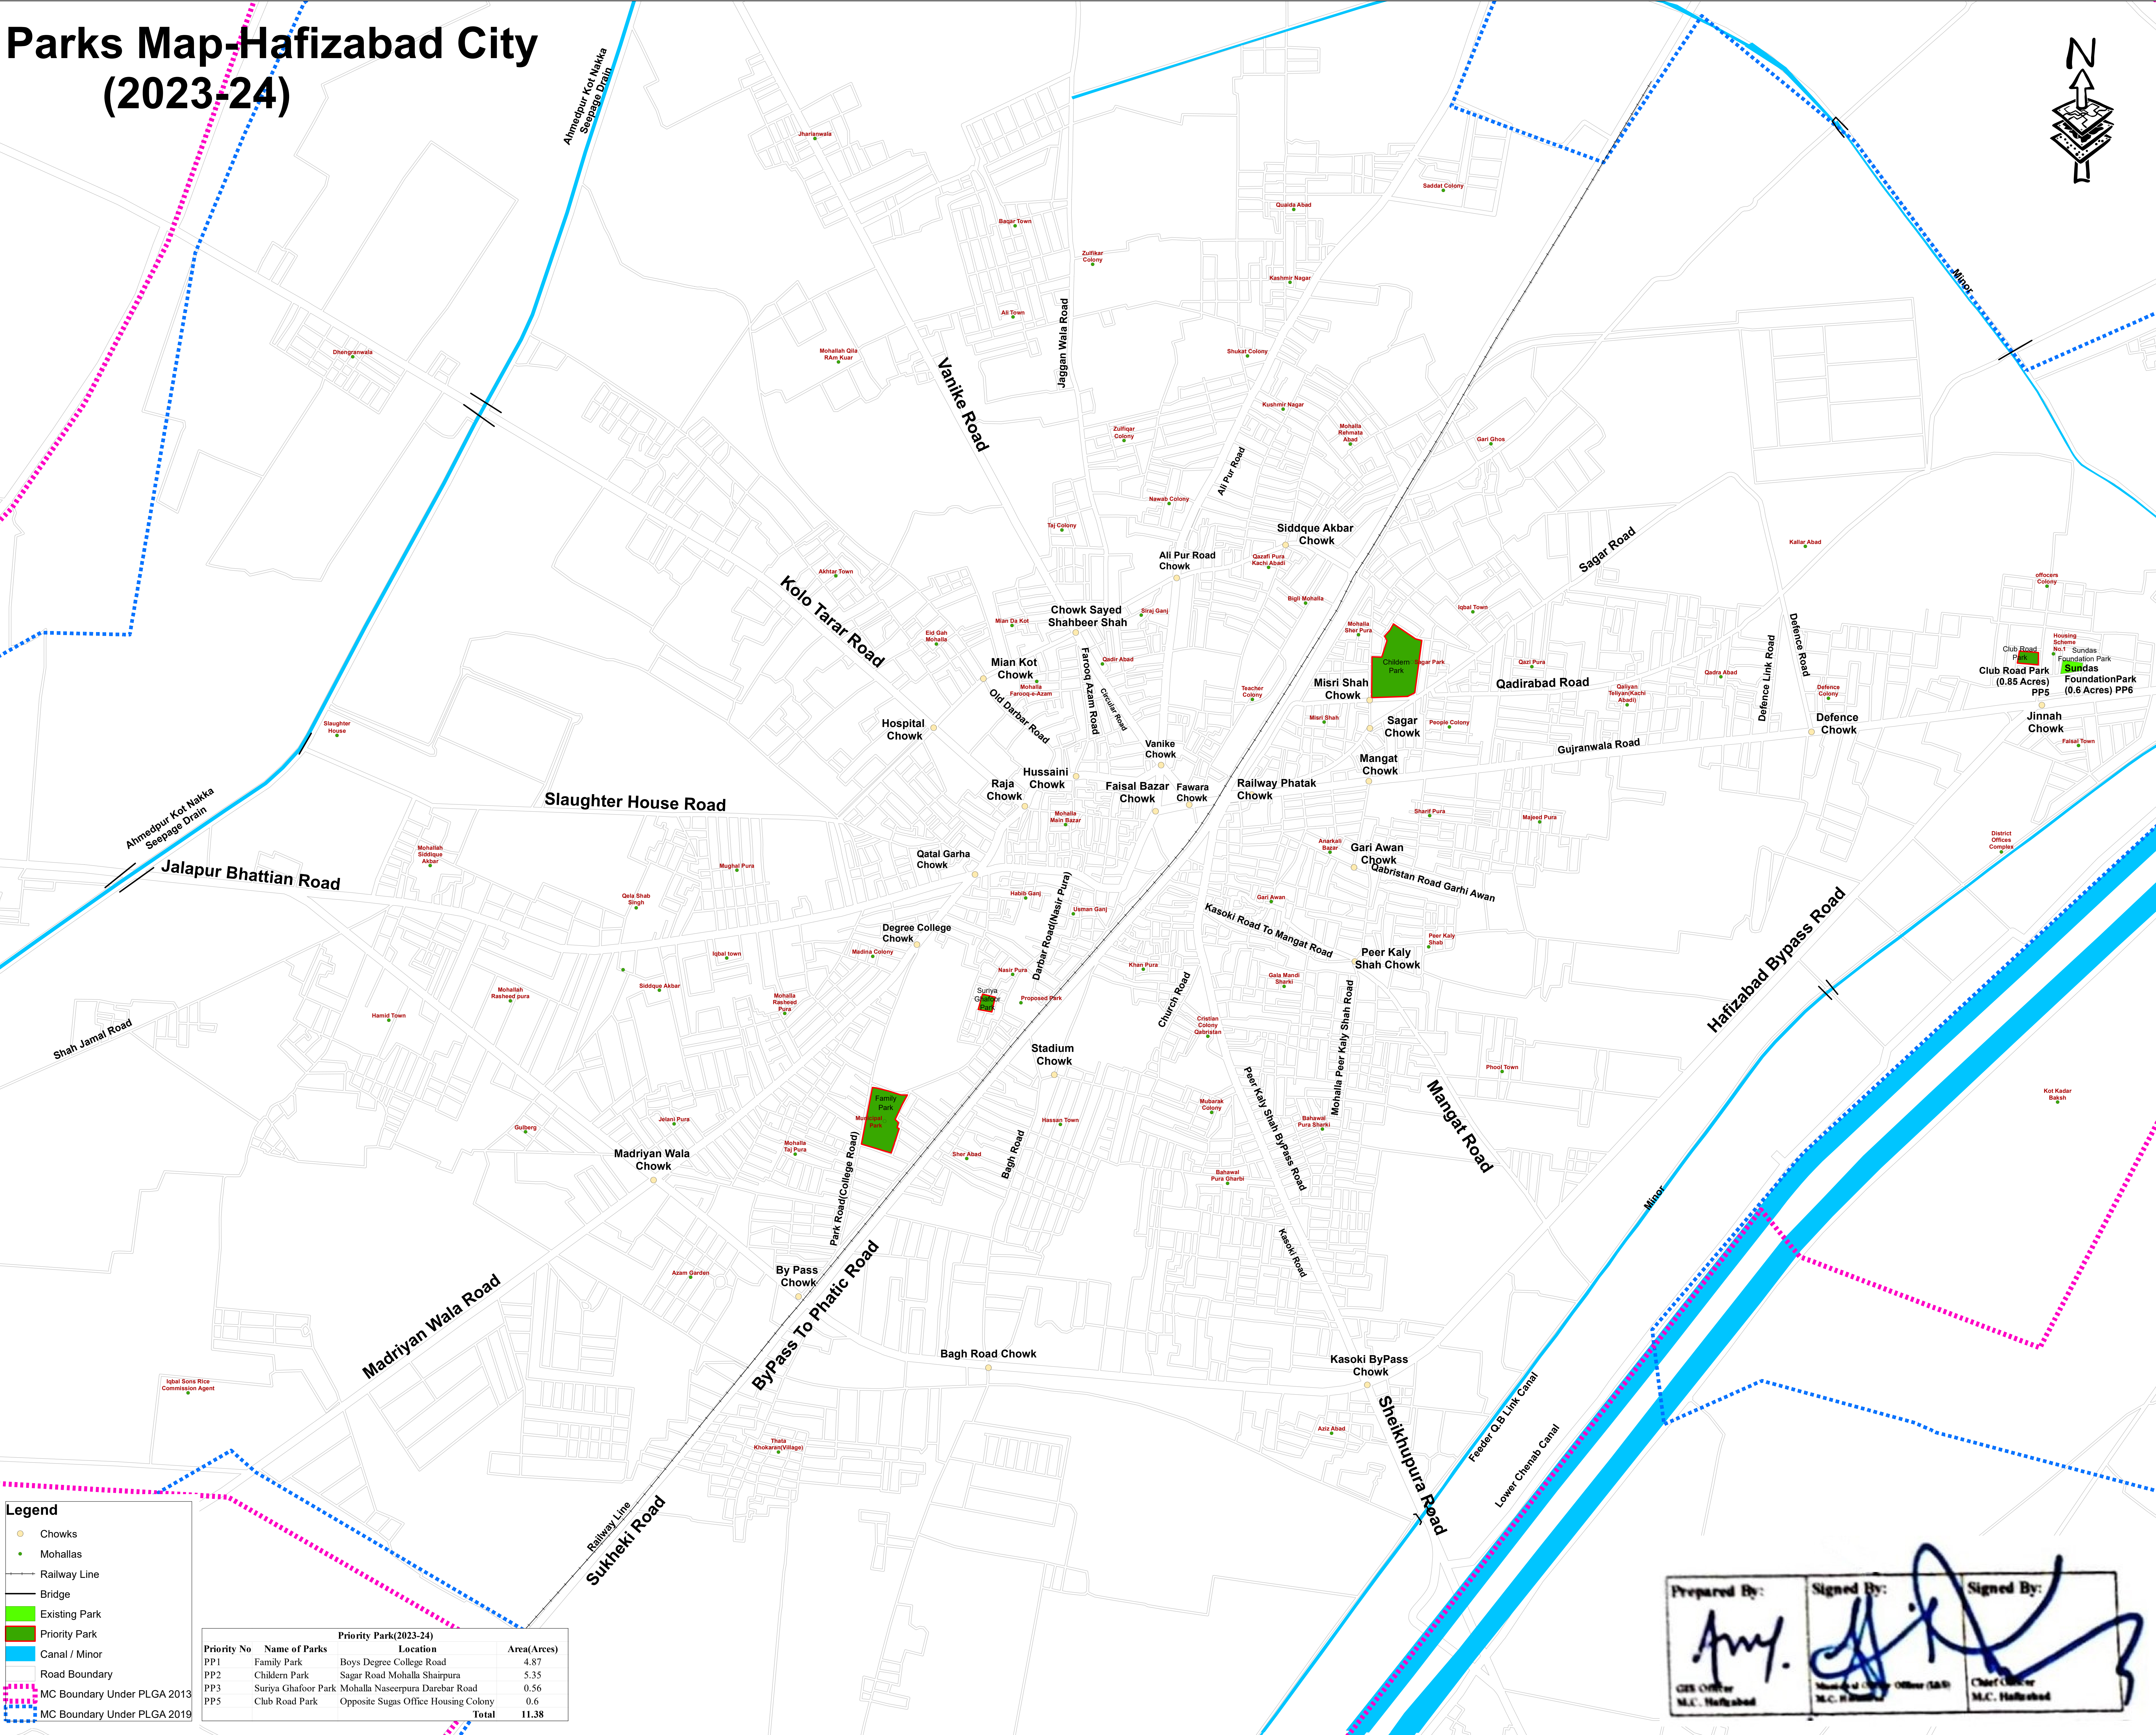

# Parks Map-Hafizabad City (2023-24)

**Legend**

- Chowks
- Mohallas
- Railway Line
- Bridge
- Existing Park
- Priority Park
- Canal / Minor
- Road Boundary
- MC Boundary Under PLGA 2013
- MC Boundary Under PLGA 2019

Priority No	Name of Parks	Location	Area(Arees)
PP1	Family Park	Boys Degree College Road	4.87
PP2	Childern Park	Sagar Road Mohalla Shairpura	5.35
PP3	Suriya Ghafoor Park	Mohalla Naseerpura Darebar Road	0.56
PP5	Club Road Park	Opposite Sugas Office Housing Colony	0.6
<b>Total</b>			<b>11.38</b>