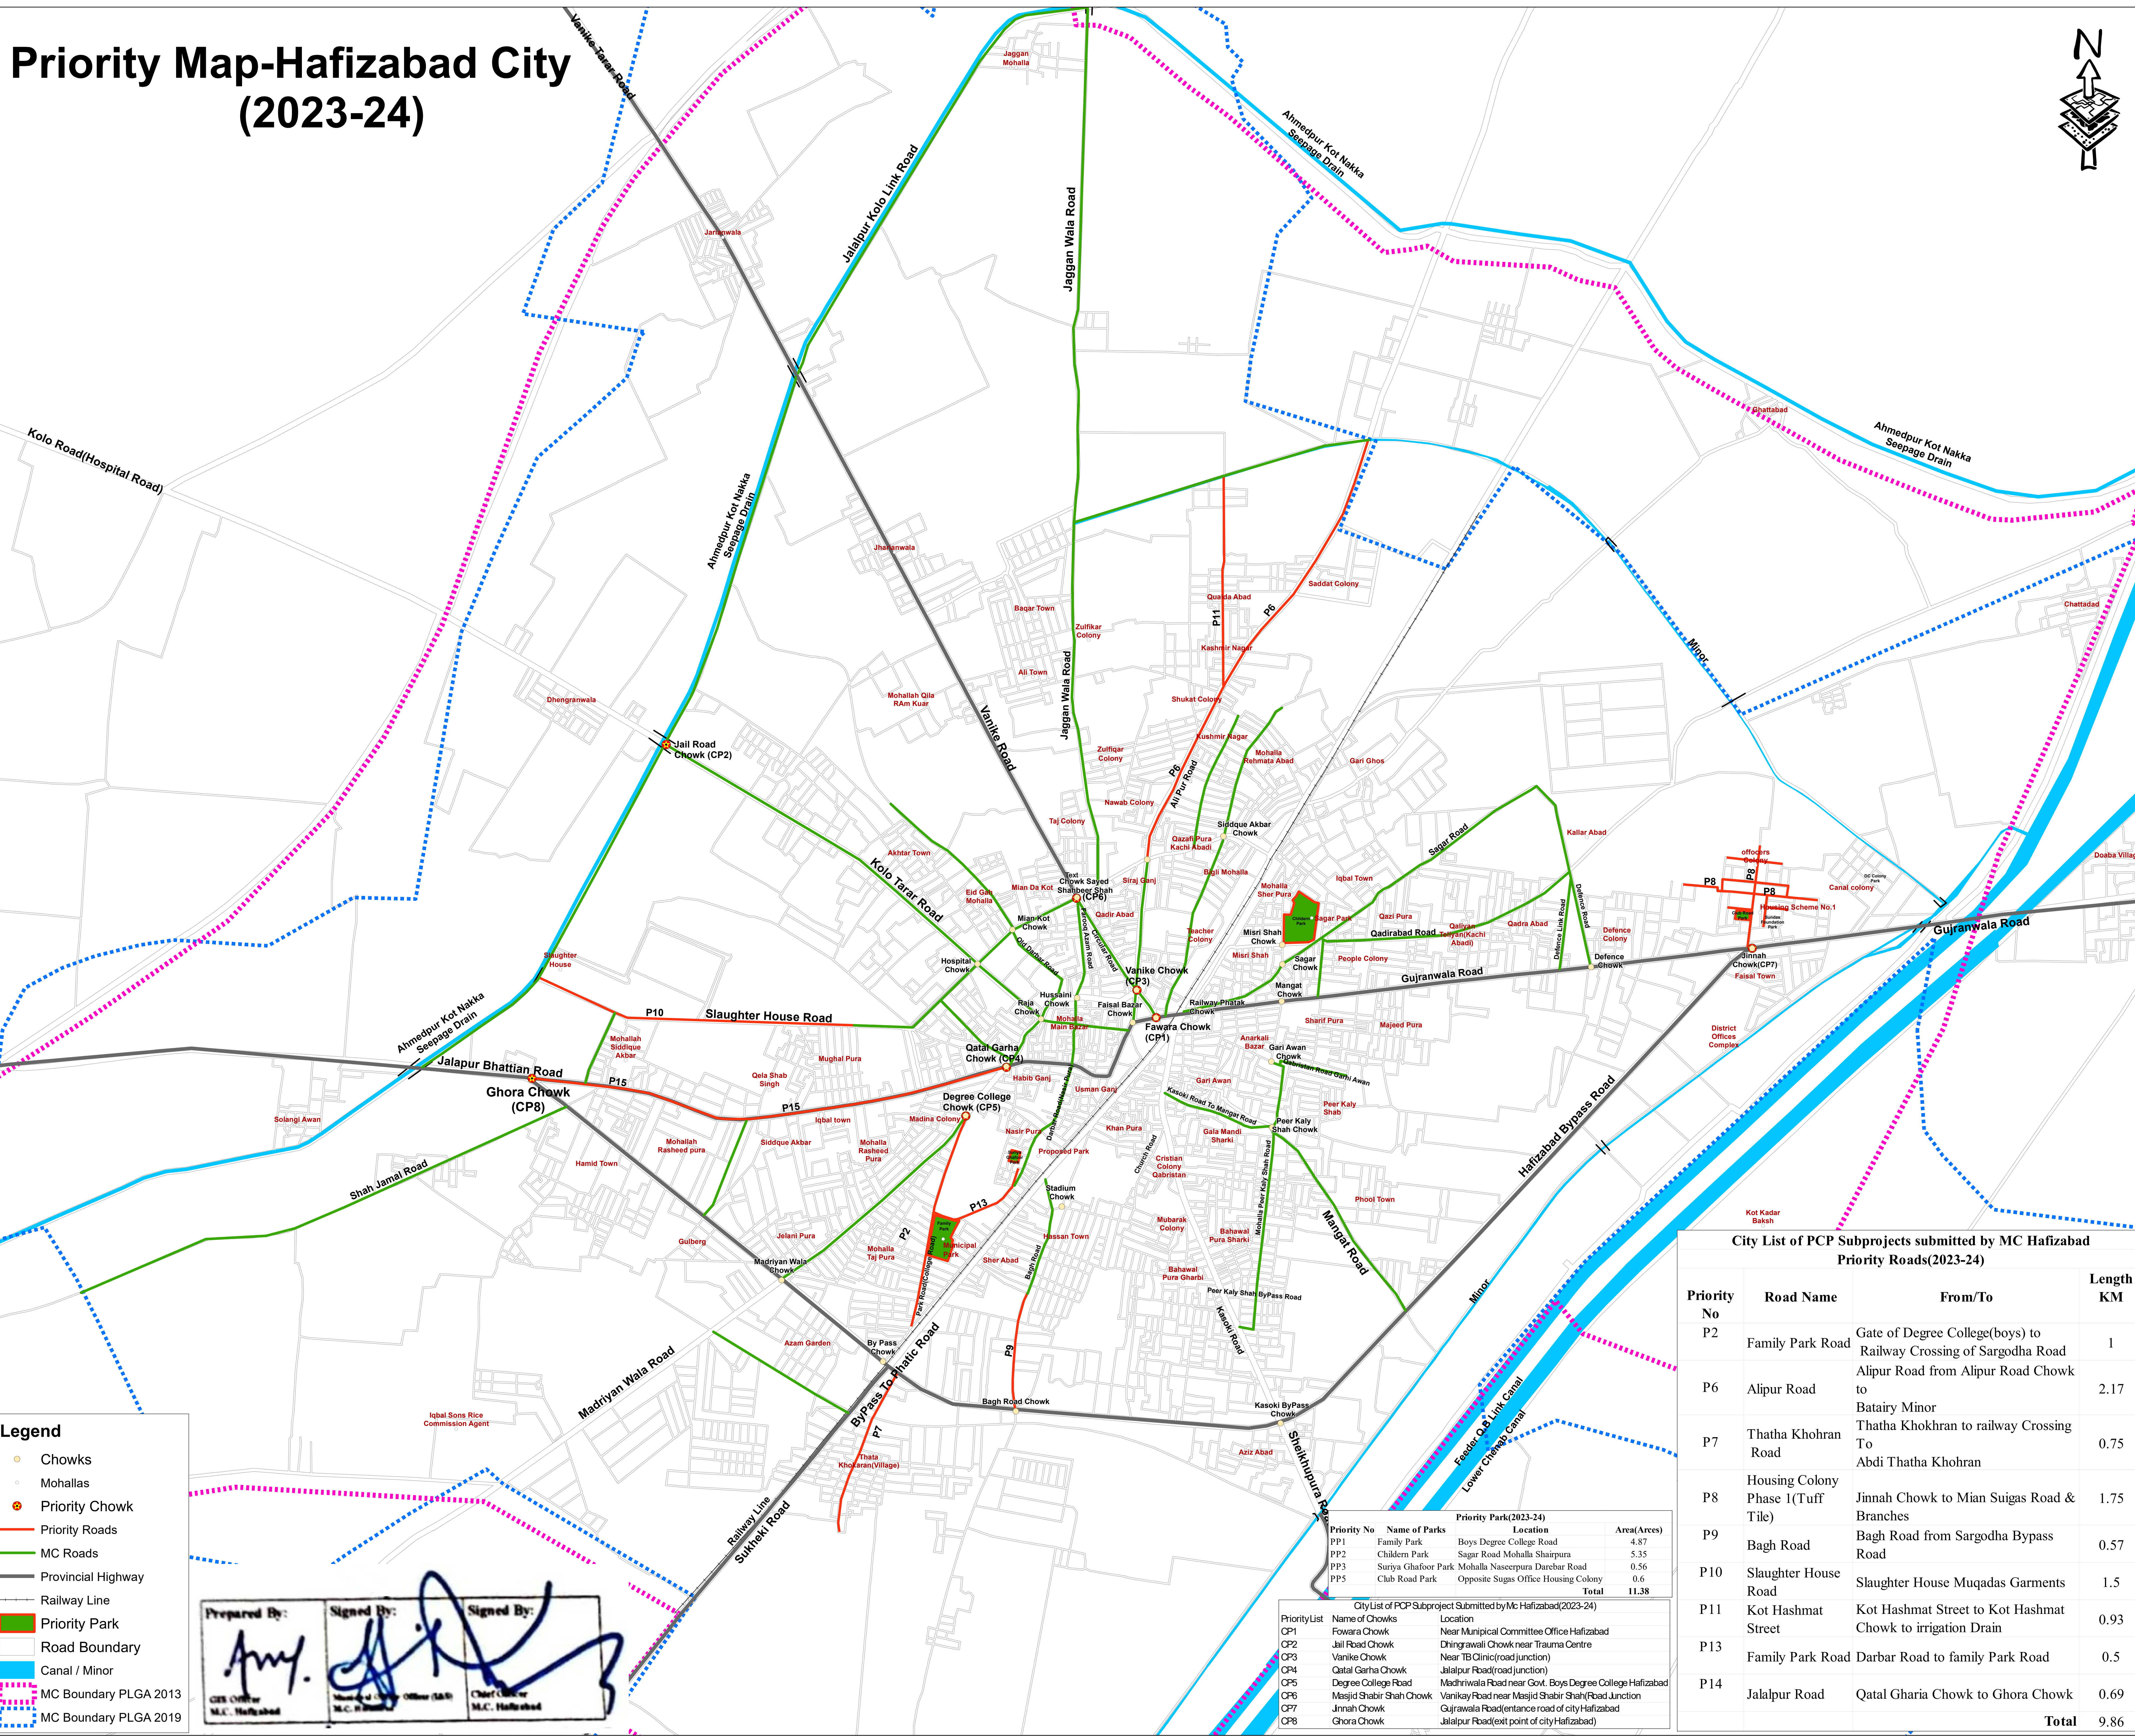

# Priority Map-Hafizabad City (2023-24)

**Legend**

- Chowks
- Mohallas
- Priority Chowk
- Priority Roads
- MC Roads
- Provincial Highway
- Railway Line
- Priority Park
- Road Boundary
- Canal / Minor
- - - MC Boundary PLGA 2013
- - - MC Boundary PLGA 2019

Prepared By: M.C. Hafizabad

Signed By: M.C. Hafizabad

Signed By: M.C. Hafizabad

Priority No	Name of Parks	Location	Area(Acces)
PP1	Family Park	Boys Degree College Road	4.87
PP2	Children Park	Sagar Road Mohalla Shairpura	5.35
PP3	Suriya Ghafoor Park	Mohalla Naseerpura Darebar Road	0.56
PP5	Club Road Park	Opposite Sugas Office Housing Colony	0.6
<b>Total</b>			<b>11.38</b>

City List of PCP Subprojects submitted by MC Hafizabad Priority Roads(2023-24)			
Priority No	Road Name	From/To	Length KM
P2	Family Park Road	Gate of Degree College(boys) to Railway Crossing of Sargodha Road	1
P6	Alipur Road	Alipur Road from Alipur Road Chowk to Batairy Minor	2.17
P7	Thatha Khohran Road	Thatha Khokhran to railway Crossing To Abdi Thatha Khohran	0.75
P8	Housing Colony Phase 1(Tuff Tile)	Jinnah Chowk to Mian Suigas Road & Branches	1.75
P9	Bagh Road	Bagh Road from Sargodha Bypass Road	0.57
P10	Slaughter House Road	Slaughter House Muqadas Garments	1.5
P11	Kot Hashmat Street	Kot Hashmat Street to Kot Hashmat Chowk to irrigation Drain	0.93
P13	Family Park Road	Darbar Road to family Park Road	0.5
P14	Jalapur Road	Qatal Gharia Chowk to Ghora Chowk	0.69
<b>Total</b>			<b>9.86</b>